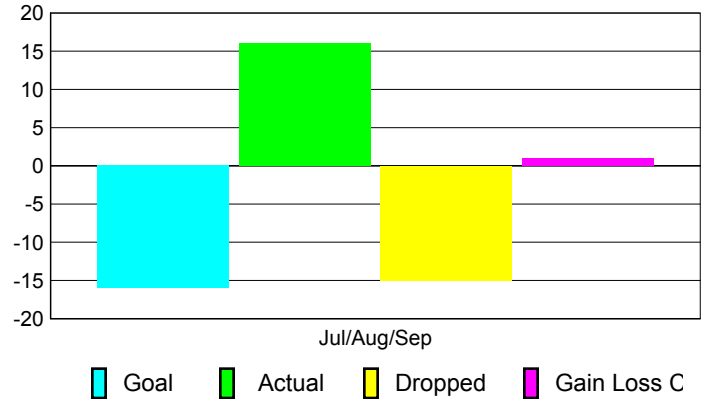

### YTD Status Quo Clubs 2010-2011

Status Quo Clubs Compared to Status Quo Members

## MEMBERSHIP

Membership Results  
2010-2011

Membership  
2009-2010

Month	Net Memb Goal	Actual New Memb	Actual Dropped Memb	Gain/Loss of Memb	Gain/Loss of Memb
Jul/Aug/Sep	-16	16	-15	1	11
<b>Totals</b>	<b>-16</b>	<b>16</b>	<b>-15</b>	<b>1</b>	<b>11</b>

### Membership Results 2010-2011

Goal, New, Dropped, Gain/Loss

### Comparison of Membership Gain/Loss

Current Year Compared to the Previous Year